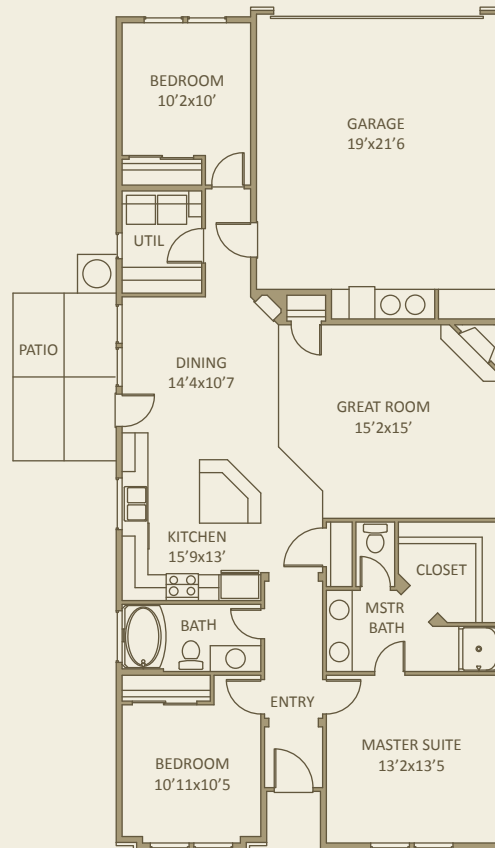

# EAGLEWOOD HOMES

1,460 sq. ft.  
3 Bedrooms  
2 Bathrooms  
2 Car Garage  
Vaulted Ceilings  
Zero Maintenance Lawn

**208.855.0502**  
**info@eaglewood.com**

## THE CHAPLIN

### FIRST FLOOR

\* Plans and specifications are subject to change. Model homes may vary from these drawings.

**WWW.EAGLEWOOD.COM**